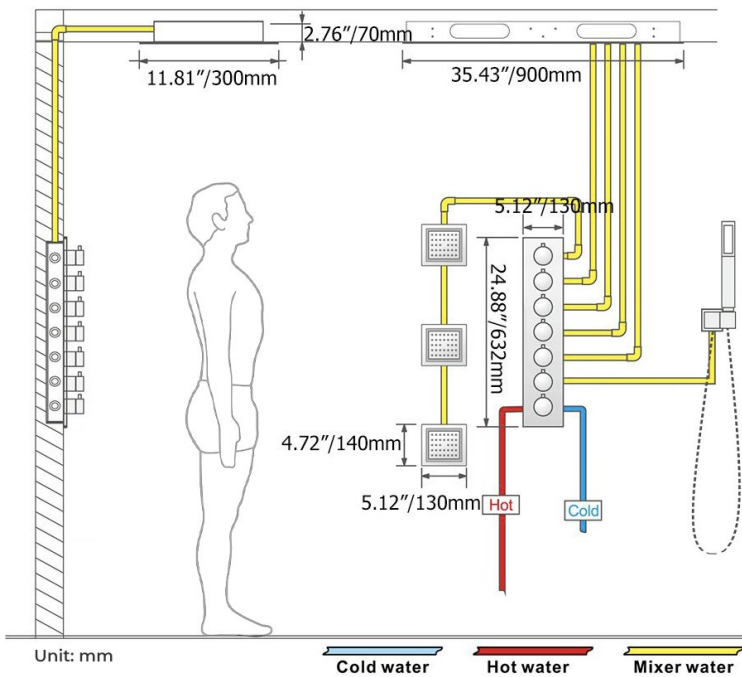

THERMOSTATIC LED PHONE CONTROLLED RECESSED CEILING BRUSHED GOLD MOUNT RAINFALL WATER COLUMN MIST SHOWER SYSTEM WITH 6 JETTED BODY SPRAYS AND HAND SHOWER SPECIFICATIONS

- Shower Panel /Hose Material: 304 Stainless Steel
- Shower Head Size: 900*300 mm
- Showerheads Install: Embedded Ceiling Mounted
- Concealed Mixer Install: Wall-Mounted
- LED Shower Head Functions: Rainfall, Waterfall, Mist, Water Column
- Water Pressure: 0.3 MPA
- Water Flow: 16L/min~28L/min
- Shower Accessories Material: Brass
- LED Light: Need to Connect Power
- LED Light Color: 64 Color
- Shower Hose Length: 1.5M
- AC: 100-265V 50/60Hz
- Music: Need Bluetooth

Product shown is only for installation display purpose

Kinds of color **64** temperature adjustable

WiFi

Built-in WIFI

Phone control color

Color software App install instruction download name: Smart Life

All dimensions and specifications are nominal and may vary. Use actual products for accuracy in critical situations.

Shower Mixer

Product shown is only for installation display purpose

Hand Shower

Shower Mixer Connections

Body Jet

FEATURES

- Material: Brass
- Base Plate Height: 5-1/8"
- Base Plate Width: 5-1/8"
- Jet Surface Area: 3-1/8"
- Surface Depth: 1/4"
- Adjustment Angle: 5°
- Male NPT Connection: 1/2"
- Maximum Flow Rate: 2.5 GPM (9.5L/min) max @ 80 psi