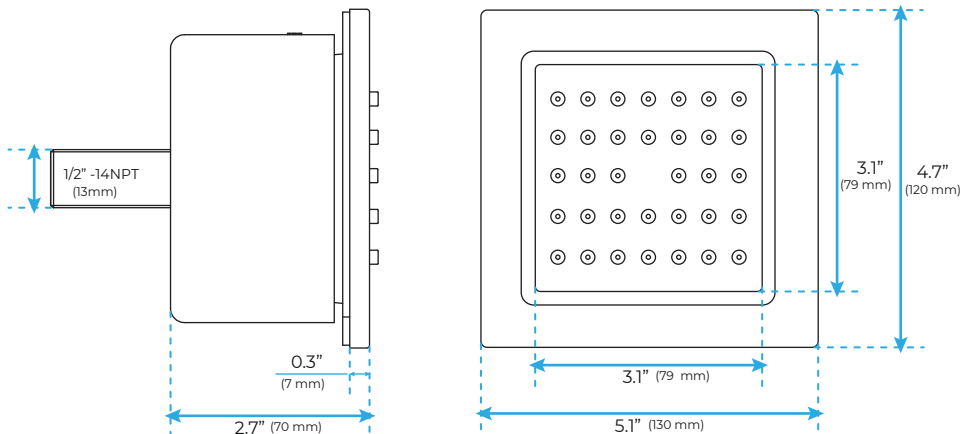

THERMOSTATIC LED PHONE CONTROLLED RECESSED CEILING BRUSHED GOLD MOUNT RAINFALL WATER COLUMN MIST SHOWER SYSTEM WITH 6 JETTED BODY SPRAYS AND HAND SHOWER SPECIFICATIONS

- Shower Panel /Hose Material: 304 Stainless Steel
- Shower Head Size: 900*300 mm
- Showerheads Install: Embedded Ceiling Mounted
- Concealed Mixer Install: Wall-Mounted
- LED Shower Head Functions: Rainfall, Waterfall, Mist, Water Column
- Water Pressure: 0.3 MPA
- Water Flow: 16L/min~28L/min
- Shower Accessories Material: Brass
- LED Light: Need to Connect Power
- LED Light Color: 64 Color
- Shower Hose Length: 1.5M
- AC: 100-265V 50/60Hz
- Music: Need Bluetooth

Product shown is only for installation display purpose

Kinds of color **64** temperature adjustable

WiFi

Built-in WIFI

Phone control color

Color software App install instruction download name: Smart Life

All dimensions and specifications are nominal and may vary. Use actual products for accuracy in critical situations.

Shower Mixer

Product shown is only for installation display purpose

Hand Shower

Shower Mixer Connections

Body Jet

FEATURES

- Material: Brass
- Base Plate Height: 5-1/8"
- Base Plate Width: 5-1/8"
- Jet Surface Area: 3-1/8"
- Surface Depth: 1/4"
- Adjustment Angle: 5°
- Male NPT Connection: 1/2"
- Maximum Flow Rate: 2.5 GPM (9.5L/min) max @ 80 psi