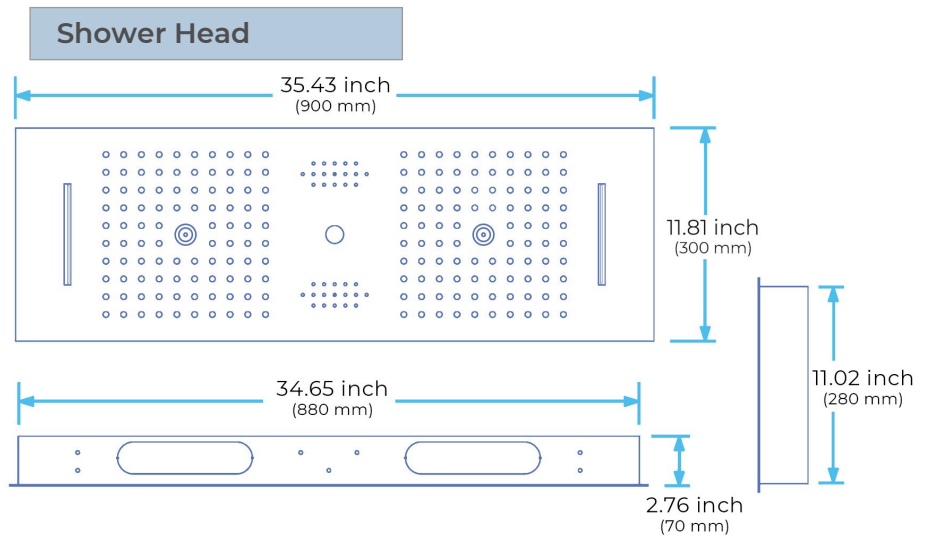

THERMOSTATIC LED PHONE CONTROLLED RECESSED CEILING BRUSHED GOLD MOUNT RAINFALL WATER COLUMN MIST SHOWER SYSTEM WITH 6 JETTED BODY SPRAYS AND HAND SHOWER SPECIFICATIONS

- Shower Panel /Hose Material: 304 Stainless Steel
- Shower Head Size: 900*300 mm
- Showerheads Install: Embedded Ceiling Mounted
- Concealed Mixer Install: Wall-Mounted
- LED Shower Head Functions: Rainfall, Waterfall, Mist, Water Column
- Water Pressure: 0.3 MPA
- Water Flow: 16L/min~28L/min
- Shower Accessories Material: Brass
- LED Light: Need to Connect Power
- LED Light Color: 64 Color
- Shower Hose Length: 1.5M
- AC: 100-265V 50/60Hz
- Music: Need Bluetooth

Product shown is only for installation display purpose

Kinds of color **64** temperature adjustable

WiFi

Built-in WIFI

Phone control color

Color software App install instruction download name: Smart Life

All dimensions and specifications are nominal and may vary. Use actual products for accuracy in critical situations.

Shower Mixer

Product shown is only for installation display purpose

Hand Shower

Shower Mixer Connections

Body Jet

FEATURES

- Material: Brass
- Base Plate Height: 5-1/8"
- Base Plate Width: 5-1/8"
- Jet Surface Area: 3-1/8"
- Surface Depth: 1/4"
- Adjustment Angle: 5°
- Male NPT Connection: 1/2"
- Maximum Flow Rate: 2.5 GPM (9.5L/min) max @ 80 psi