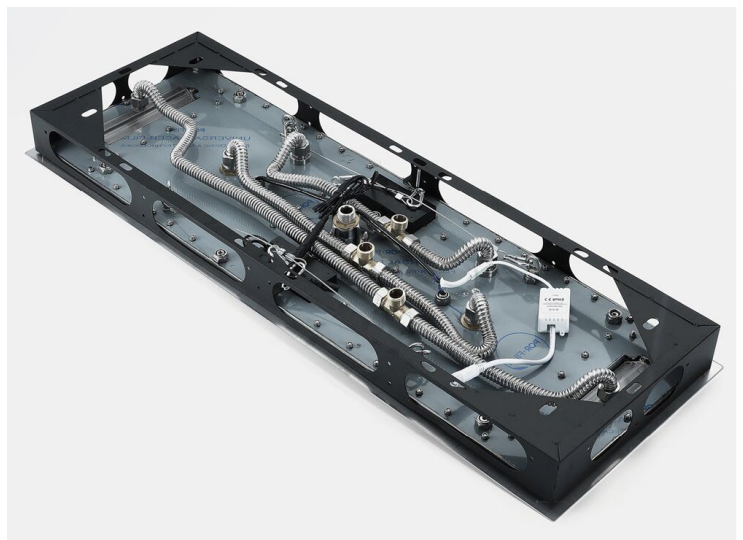

THERMOSTATIC LED PHONE CONTROLLED RECESSED CEILING BRUSHED GOLD MOUNT RAINFALL WATER COLUMN MIST SHOWER SYSTEM WITH 6 JETTED BODY SPRAYS AND HAND SHOWER SPECIFICATIONS

- Shower Panel /Hose Material: 304 Stainless Steel
- Shower Head Size: 900*300 mm
- Showerheads Install: Embedded Ceiling Mounted
- Concealed Mixer Install: Wall-Mounted
- LED Shower Head Functions: Rainfall, Waterfall, Mist, Water Column
- Water Pressure: 0.3 MPA
- Water Flow: 16L/min~28L/min
- Shower Accessories Material: Brass
- LED Light: Need to Connect Power
- LED Light Color: 64 Color
- Shower Hose Length: 1.5M
- AC: 100-265V 50/60Hz
- Music: Need Bluetooth

Product shown is only for installation display purpose

Kinds of color **64** temperature adjustable

WiFi

Built-in WIFI

Phone control color

Color software App install instruction download name: Smart Life

All dimensions and specifications are nominal and may vary. Use actual products for accuracy in critical situations.

Shower Mixer

Product shown is only for installation display purpose

Hand Shower

Shower Mixer Connections

Body Jet

FEATURES

- Material: Brass
- Base Plate Height: 5-1/8"
- Base Plate Width: 5-1/8"
- Jet Surface Area: 3-1/8"
- Surface Depth: 1/4"
- Adjustment Angle: 5°
- Male NPT Connection: 1/2"
- Maximum Flow Rate: 2.5 GPM (9.5L/min) max @ 80 psi