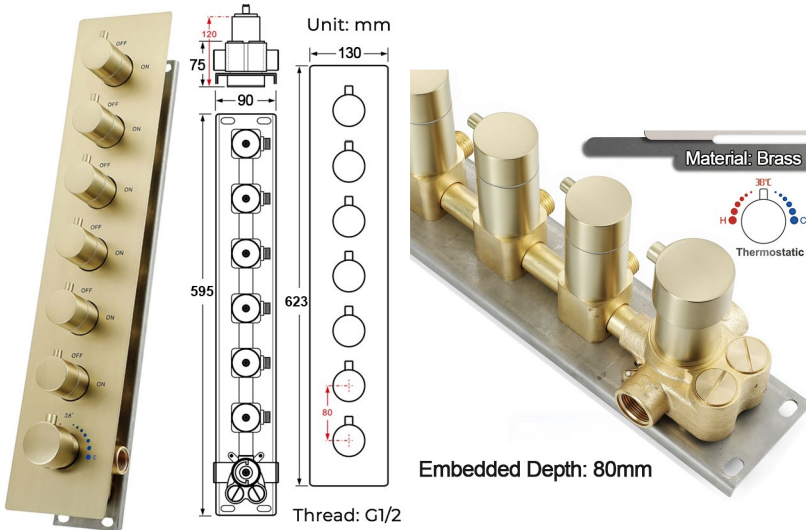

THERMOSTATIC LED PHONE CONTROLLED RECESSED CEILING BRUSHED GOLD MOUNT RAINFALL WATER COLUMN MIST SHOWER SYSTEM WITH 6 JETTED BODY SPRAYS AND HAND SHOWER SPECIFICATIONS

- Shower Panel /Hose Material: 304 Stainless Steel
- Shower Head Size: 900*300 mm
- Showerheads Install: Embedded Ceiling Mounted
- Concealed Mixer Install: Wall-Mounted
- LED Shower Head Functions: Rainfall, Waterfall, Mist, Water Column
- Water Pressure: 0.3 MPA
- Water Flow: 16L/min~28L/min
- Shower Accessories Material: Brass
- LED Light: Need to Connect Power
- LED Light Color: 64 Color
- Shower Hose Length: 1.5M
- AC: 100-265V 50/60Hz
- Music: Need Bluetooth

Product shown is only for installation display purpose

Kinds of color **64** temperature adjustable

WiFi

Built-in WIFI

Phone control color

Color software App install instruction download name: Smart Life

All dimensions and specifications are nominal and may vary. Use actual products for accuracy in critical situations.

Shower Mixer

Product shown is only for installation display purpose

Hand Shower

Shower Mixer Connections

Body Jet

FEATURES

- Material: Brass
- Base Plate Height: 5-1/8"
- Base Plate Width: 5-1/8"
- Jet Surface Area: 3-1/8"
- Surface Depth: 1/4"
- Adjustment Angle: 5°
- Male NPT Connection: 1/2"
- Maximum Flow Rate: 2.5 GPM (9.5L/min) max @ 80 psi