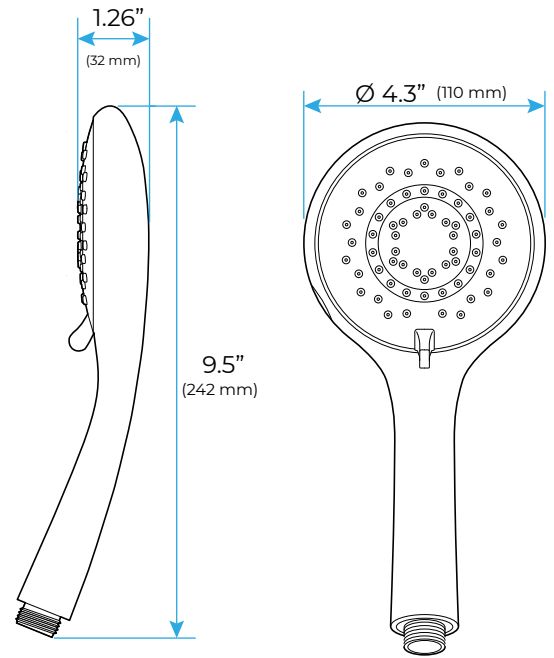

THERMOSTATIC LED PHONE CONTROLLED RECESSED CEILING BRUSHED GOLD MOUNT RAINFALL WATER COLUMN MIST SHOWER SYSTEM WITH 6 JETTED BODY SPRAYS AND HAND SHOWER SPECIFICATIONS

- Shower Panel /Hose Material: 304 Stainless Steel
- Shower Head Size: 900*300 mm
- Showerheads Install: Embedded Ceiling Mounted
- Concealed Mixer Install: Wall-Mounted
- LED Shower Head Functions: Rainfall, Waterfall, Mist, Water Column
- Water Pressure: 0.3 MPA
- Water Flow: 16L/min~28L/min
- Shower Accessories Material: Brass
- LED Light: Need to Connect Power
- LED Light Color: 64 Color
- Shower Hose Length: 1.5M
- AC: 100-265V 50/60Hz
- Music: Need Bluetooth

Product shown is only for installation display purpose

Kinds of color **64** temperature adjustable

WiFi

Built-in WIFI

Phone control color

Color software App install instruction download name: Smart Life

All dimensions and specifications are nominal and may vary. Use actual products for accuracy in critical situations.

Shower Mixer

Product shown is only for installation display purpose

Hand Shower

Shower Mixer Connections

Body Jet

FEATURES

- Material: Brass
- Base Plate Height: 5-1/8"
- Base Plate Width: 5-1/8"
- Jet Surface Area: 3-1/8"
- Surface Depth: 1/4"
- Adjustment Angle: 5°
- Male NPT Connection: 1/2"
- Maximum Flow Rate: 2.5 GPM (9.5L/min) max @ 80 psi