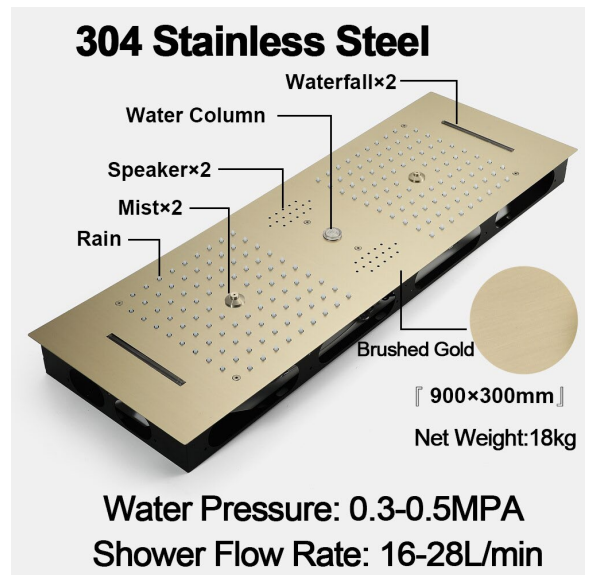

THERMOSTATIC LED PHONE CONTROLLED RECESSED CEILING BRUSHED GOLD MOUNT RAINFALL WATER COLUMN MIST SHOWER SYSTEM WITH 6 JETTED BODY SPRAYS AND HAND SHOWER SPECIFICATIONS

- Shower Panel /Hose Material: 304 Stainless Steel
- Shower Head Size: 900*300 mm
- Showerheads Install: Embedded Ceiling Mounted
- Concealed Mixer Install: Wall-Mounted
- LED Shower Head Functions: Rainfall, Waterfall, Mist, Water Column
- Water Pressure: 0.3 MPA
- Water Flow: 16L/min~28L/min
- Shower Accessories Material: Brass
- LED Light: Need to Connect Power
- LED Light Color: 64 Color
- Shower Hose Length: 1.5M
- AC: 100-265V 50/60Hz
- Music: Need Bluetooth

Product shown is only for installation display purpose

Kinds of color **64** temperature adjustable

WiFi

Built-in WIFI

Phone control color

Color software App install instruction download name: Smart Life

All dimensions and specifications are nominal and may vary. Use actual products for accuracy in critical situations.

Shower Mixer

Product shown is only for installation display purpose

Hand Shower

Shower Mixer Connections

Body Jet

FEATURES

- Material: Brass
- Base Plate Height: 5-1/8"
- Base Plate Width: 5-1/8"
- Jet Surface Area: 3-1/8"
- Surface Depth: 1/4"
- Adjustment Angle: 5°
- Male NPT Connection: 1/2"
- Maximum Flow Rate: 2.5 GPM (9.5L/min) max @ 80 psi