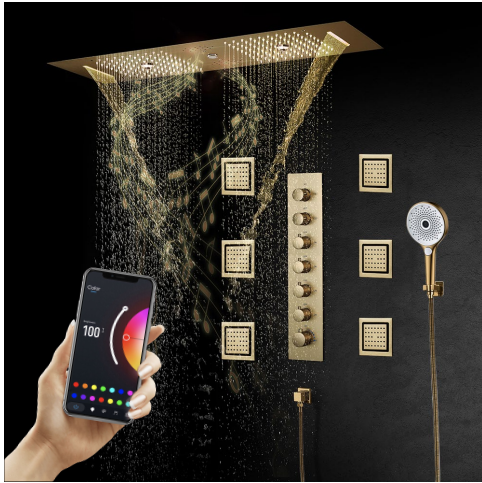

THERMOSTATIC LED PHONE CONTROLLED RECESSED CEILING BRUSHED GOLD MOUNT RAINFALL WATER COLUMN MIST SHOWER SYSTEM WITH 6 JETTED BODY SPRAYS AND HAND SHOWER SPECIFICATIONS

- Shower Panel /Hose Material: 304 Stainless Steel
- Shower Head Size: 900*300 mm
- Showerheads Install: Embedded Ceiling Mounted
- Concealed Mixer Install: Wall-Mounted
- LED Shower Head Functions: Rainfall, Waterfall, Mist, Water Column
- Water Pressure: 0.3 MPA
- Water Flow: 16L/min~28L/min
- Shower Accessories Material: Brass
- LED Light: Need to Connect Power
- LED Light Color: 64 Color
- Shower Hose Length: 1.5M
- AC: 100-265V 50/60Hz
- Music: Need Bluetooth

Product shown is only for installation display purpose

Kinds of color **64** temperature adjustable

WiFi

Built-in WIFI

Phone control color

Color software App install instruction download name: Smart Life

All dimensions and specifications are nominal and may vary. Use actual products for accuracy in critical situations.

Shower Mixer

Product shown is only for installation display purpose

Hand Shower

Shower Mixer Connections

Body Jet

FEATURES

- Material: Brass
- Base Plate Height: 5-1/8"
- Base Plate Width: 5-1/8"
- Jet Surface Area: 3-1/8"
- Surface Depth: 1/4"
- Adjustment Angle: 5°
- Male NPT Connection: 1/2"
- Maximum Flow Rate: 2.5 GPM (9.5L/min) max @ 80 psi